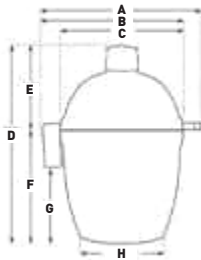

GRILL SET UP

	Classic II	Classic III	Big Joe II	Big Joe III
	KJ23NRHC	KJ15040721	BJ24NRHC	KJ15040821
A	30.3	30.3	35.6	35.6
B	26.9	26.9	31.8	31.8
C	22.3	22.3	27.6	27.6
D	31.2	34.1	35.3	38.5
E	14.3	14.3	15.2	15.2
F	16.9	19.8	20.1	23.3
G	8.6	11.5	11.3	14.5
H	17	17	21.5	21.5
I	1.6	1.6	3.6	3.6
J	30.3	30.3	35.6	35.6
K	26.9	26.9	31.8	31.8
L	22.3	22.3	27.6	27.6
M	7.8	7.8	11.7	11.7
N	14.4	17.3	17.6	20.8
O	22.8	22.8	28.1	28.1
P	4.7	4.7	5.2	5.2
Q	3.6	3.6	5.6	5.6
R	9.3	9.3	13.2	13.2

SIDE VIEW

OPEN CLEARANCE

TOP VIEW