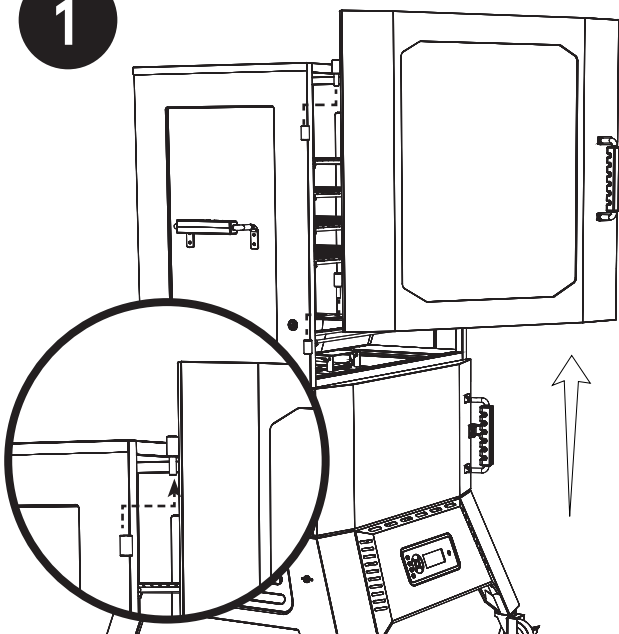

MASTERBUILT®

Upper Door Instruction Sheet

Digital Charcoal Smoker CS40G1DW

CAUTION

- Always remove plug from outlet before servicing your smoker.
- Make sure your smoker has fully cooled to avoid burns.
- Some components may have sharp edges. Use caution to avoid injury.

1

2